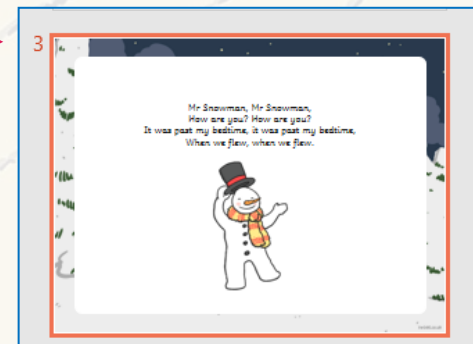

Guidance for Video/Audio in PowerPoints

1. Open the folder and copy all the files.

2. Paste the copied files into a new folder.

3. Open the PowerPoint file, enable editing and enter presentation mode (start the slide show).