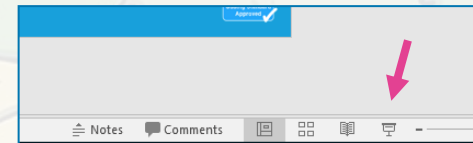

Guidance for Video/Audio in PowerPoints

1. Open the folder and copy all the files.

2. Paste the copied files into a new folder.

3. Open the PowerPoint file, enable editing and enter presentation mode (start the slide show).