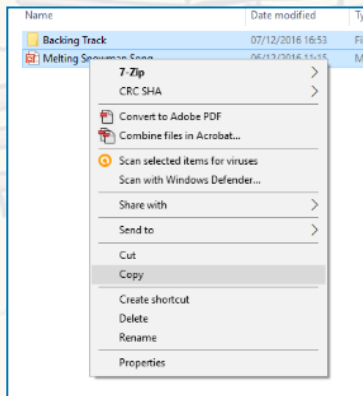

Guidance for Video/Audio in PowerPoints

1. Open the folder and copy all the files.

2. Paste the copied files into a new folder.

3. Open the PowerPoint file, enable editing and enter presentation mode (start the slide show).