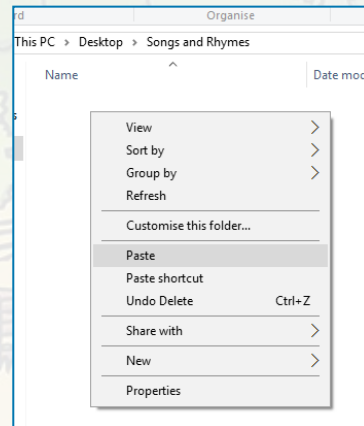

Guidance for Video/Audio in PowerPoints

1. Open the folder and copy all the files.

2. Paste the copied files into a new folder.

3. Open the PowerPoint file, enable editing and enter presentation mode (start the slide show).